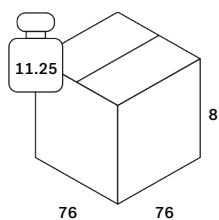

[Assembly Instructions](#)

[Care Instruction - Outdoor Collection](#)

[Line Drawing](#)

Dimensions

General Dimensions	
Width (cm)	70
Depth (cm)	70
Height (cm)	2
Net weight (kg)	10.25

Blend outdoor dining table top - metal - Dark Bronze - round 70/70/2

60099

Packaging

Packaging General	
Packaging with outer crate	No
Packaging with inner pallet	No
Carton box density (burst strength)	150 lbs per square inch

Packaging Material Details				
Material	Weight (gram)	Percentage	Recycled	Recyclable
PE	73	7%	Yes	No
LDPE	15	2%	Yes	No
CARTON/PAPER	912	91%	Yes	No

Packaging Details

Pack length (cm)	76	Vol (m3)	0.046208
Pack width (cm)	76	GW (kg)	11.25
Pack thickness (cm)	8	EAN	5404023629227

Blend outdoor dining table top - metal - Dark Bronze - round 70/70/2

60099

60099

AGEC

Attribute	Value
Incorporation of recyclable materials	≥ 95%

Dimensions

Attribute	Value
Top panel thickness	0.3 cm
Apron height	1.5 cm

Functionality

Attribute	Value
Comfortably seats up to	2 people
Max. load furniture	60 kg