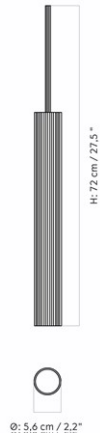

TUBULAIRE PENDANT  
SINGLE - H48 CM - ALUMINIUM, BRONZED - EU / UK  
Designed by *Kroeyer-Saetter-Lassen*

The Tubulaire Pendant is a visually captivating lighting solution in reeded aluminium which has been anodised to create a bronzed brass surface finish. Engineered for a range of settings, it delivers directional and focused light, enhancing visibility and functionality for task-oriented activities in various settings. Available in two sizes, the sleek and contemporary design adds a touch of sophistication to any space, elevating the overall ambience.

TUBULAIRE PENDANT  
SINGLE - H48 CM - ALUMINIUM, BRONZED - EU / UK  
Designed by *Kroeyer-Saetter-Lassen*

*Technical Specifications*

DIMENSIONS	Product Height: 48 cm Product Width: 5.6 cm Product Depth: 5.6 cm Product Diameter - Ø: 5.6, cm	PRODUCTION PROCESS	The Tubulair pendant lamp features an aluminum extruded body with a refined anodized finish. The canopy is meticulously crafted through laser cutting, bending, and welding processes, ultimately adorned with a resilient powder-coated layer for durability and style.
WEIGHT	1.044, kg	LIGHT SOURCE	1 x GU10 220 - 240 V Max 35 watt
PACKAGING TYPE	Gift Box	DIMMER	Phase Dimming
PACKAGING MEASUREMENTS	H x W x D x x	CANOPY TYPE	Black, 11.5, ABS
		CORD	Black, PVC and Textile, 400, cm
		IP CLASSIFICATION	IP20
		PROTECTION CLASS	2